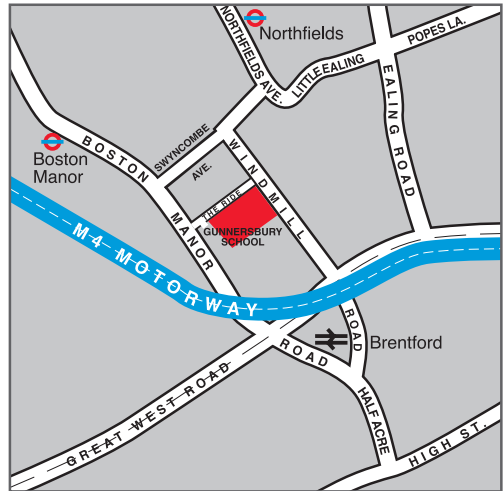

GUNNERSBURY CATHOLIC SCHOOL

The Ride, Boston Manor Road, Brentford, Middlesex TW8 9LB

www.gunnersbury.com

Open Days

TUESDAY 24 SEPTEMBER 2024

1.30pm – 3.00pm with Headteacher's address at 2.30pm

5.00pm – 7.30pm with Headteacher's address at 6.00pm and 6.45pm

GUNNERSBURY CATHOLIC SCHOOL

The Ride
Boston Manor Road
Brentford
Middlesex
TW8 9LB
Telephone: 020 8568 7281
email: admissions@gunnersbury.hounslow.sch.uk

PUBLIC TRANSPORT

BUS ROUTES:

E2, E3, E8, H91, 65, 267, 235, 237, 195

UNDERGROUND:

Piccadilly Line – Northfields or Boston Manor

SOUTH WEST TRAINS:

Brentford

"Students flourish in a supportive but challenging climate that encourages them to give of their best academically and personally"
(OFSTED)