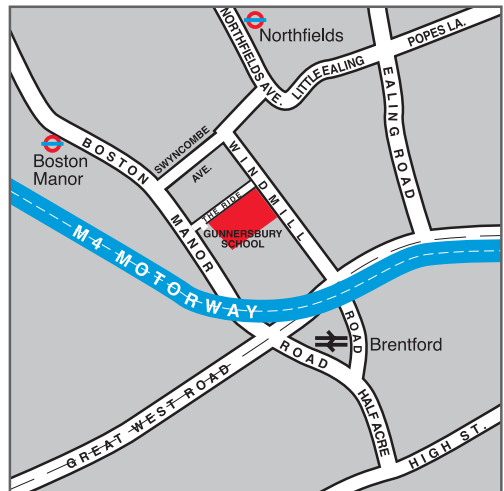

GUNNERSBURY CATHOLIC SCHOOL

The Ride, Boston Manor Road, Brentford, Middlesex TW8 9LB

www.gunnersbury.com

Open Days

WEDNESDAY 24 SEPTEMBER 2025

1.30pm – 3.00pm with Headteacher's address at 2.30pm

5.00pm – 7.30pm with Headteacher's address at 6.00pm and 6.45pm

GUNNERSBURY CATHOLIC SCHOOL

The Ride
Boston Manor Road
Brentford
Middlesex
TW8 9LB
Telephone: 020 8568 7281
email: admissions@gunnersbury.hounslow.sch.uk

PUBLIC TRANSPORT

BUS ROUTES:

E2, E3, E8, H91, 65, 267, 235, 237, 195

UNDERGROUND:

Piccadilly Line – Northfields or Boston Manor

SOUTH WEST TRAINS:

Brentford

“Students flourish in a supportive but challenging climate that encourages them to give of their best academically and personally”
(OFSTED)